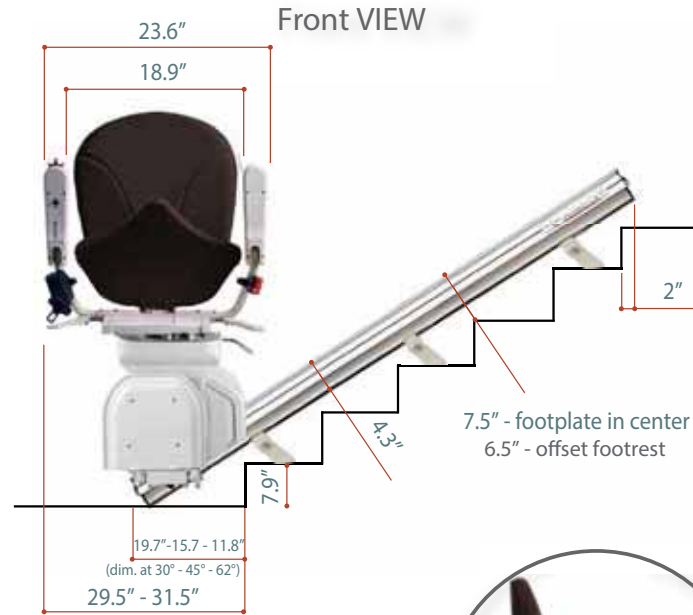

HORIZON,  
the complete straight stairlift  
from Platinum.

## The AmeriGlide HORIZON Stair Lift

**Detail 1**  
Arms and seat adjustment.